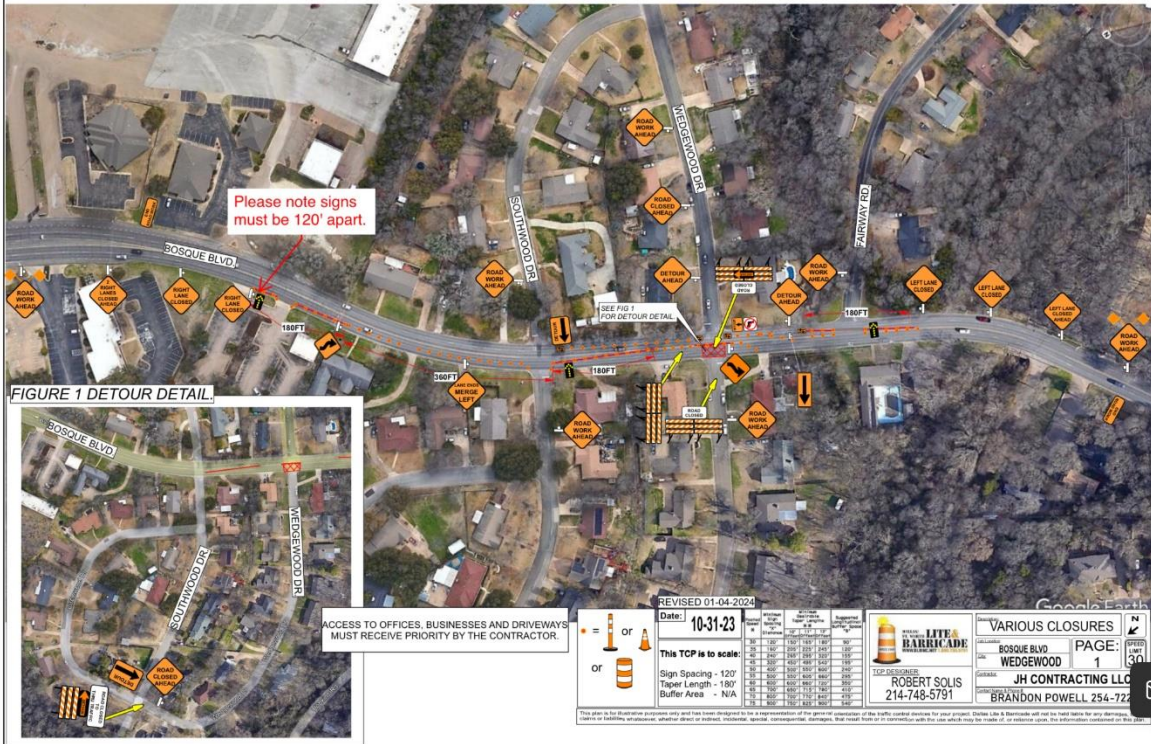

BOSQUE BLVD LANE CLOSURE

Bosque Blvd will have several lanes closed throughout the day between 1/10/24 and 1/11/2024. Please drive carefully and be aware of lane changes during this time. If you have any questions, please contact the Community Services Department at 254.772.4050.